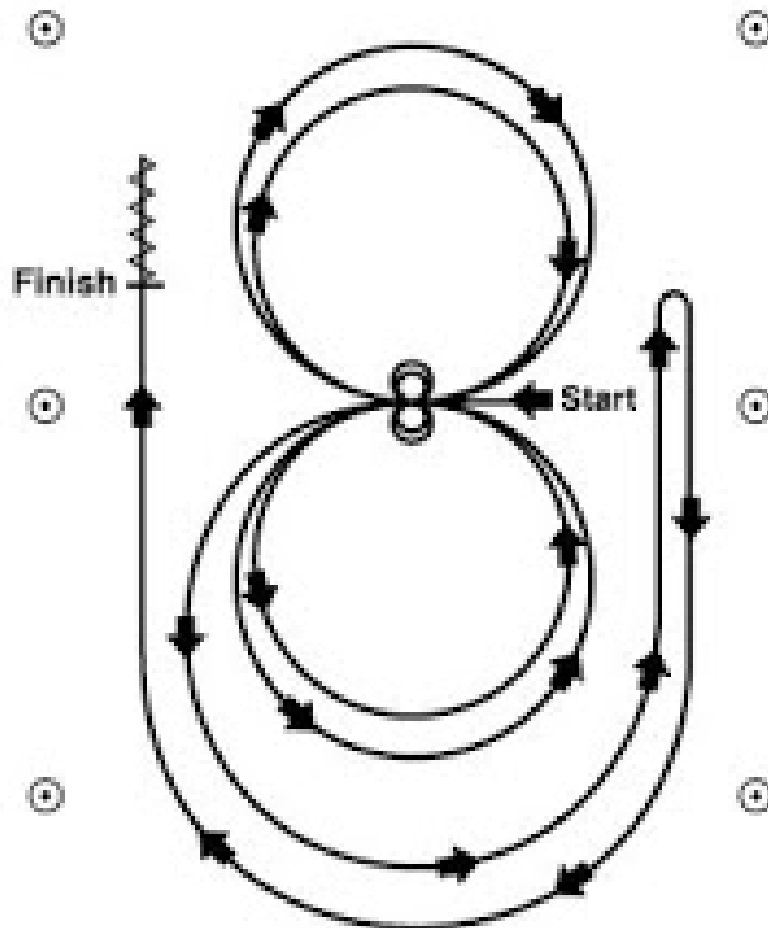

WESTERN REINING JR DIV

*THIS PATTERN WILL NOT BE USED AT THE INDIANA STATE FAIR

1. HORSES MAY WALK OR TROT TO THE CENTER OF THE ARENA. HORSES MUST WALK OR STOP PRIOR TO STARTING THE PATTERN. BEGINNING AT THE CENTER OF THE ARENA FACING THE LEFT WALL OR FENCE.
2. BEGINNING ON THE LEFT LEAD, COMPLETE TWO CIRCLES TO THE LEFT. STOP AT THE CENTER OF THE ARENA. HESITATE
3. COMPLETE TWO SPINS TO THE LEFT. HESITATE
4. BEGINNING ON THE RIGHT LEAD COMPLETE TWO CIRCLES TO THE RIGHT. STOP AT THE CENTER OF THE ARENA. HESITATE
5. COMPLETE TWO SPINS TO THE RIGHT. HESITATE
6. BEGINNING ON THE LEFT LEAD, GO AROUND THE END OF THE ARENA, RUN DOWN THE RIGHT SIDE OF THE ARENA PAST CENTER MARKER, STOP AND ROLL BACK RIGHT.
7. CONTINUE AROUND THE END OF THE ARENA TO RUN DOWN THE LEFT SIDE OF THE ARENA PAST THE CENTER MARKER. STOP BACK UP.
8. THE BRIDLE MAY BE DROPPED AT THE JUDGE'S DISCRETION.