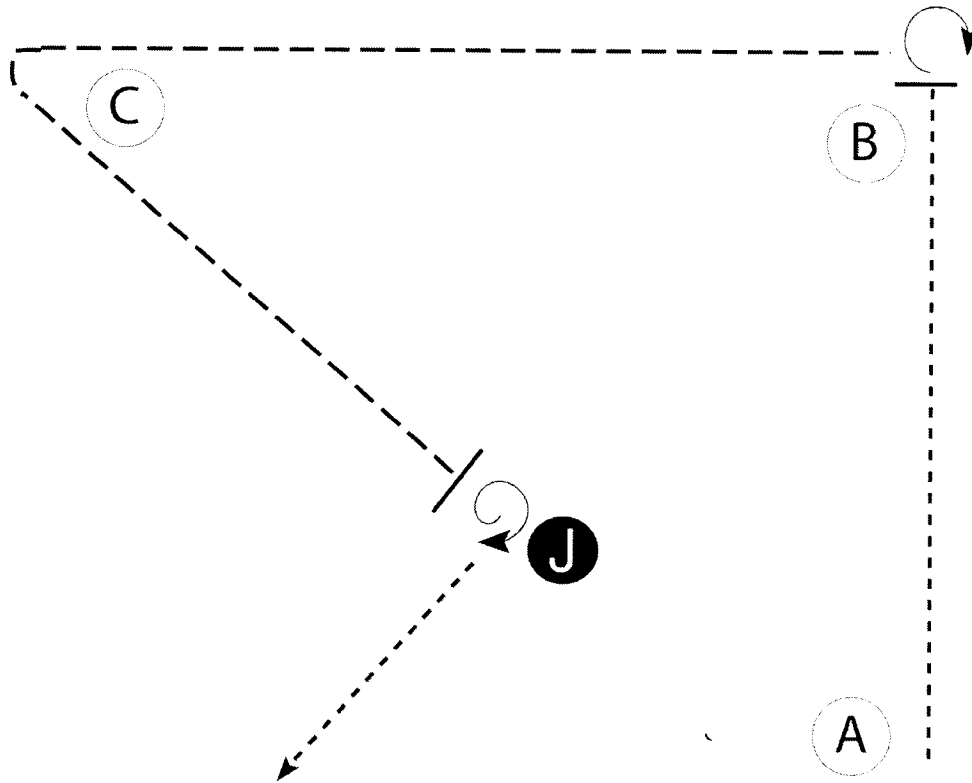

ELKHART CO. SADDLE CLUB

SR. WESTERN SHOWMANSHIP

Show Date:

Be ready at A.

1. Walk to and past B.
2. Turn 270 degrees.
3. Trot to and around C to judge.
4. Stop at judge and set up for inspection.
5. Turn approximately 45 degrees as shown.
6. Exit at a walk.

Follow the instructions of your ring steward.

Walk	-----
Trot	- - - - -
Back	← ⊞ ⊞ ⊞ ⊞ ⊞
Marker	⊞
Judge	●