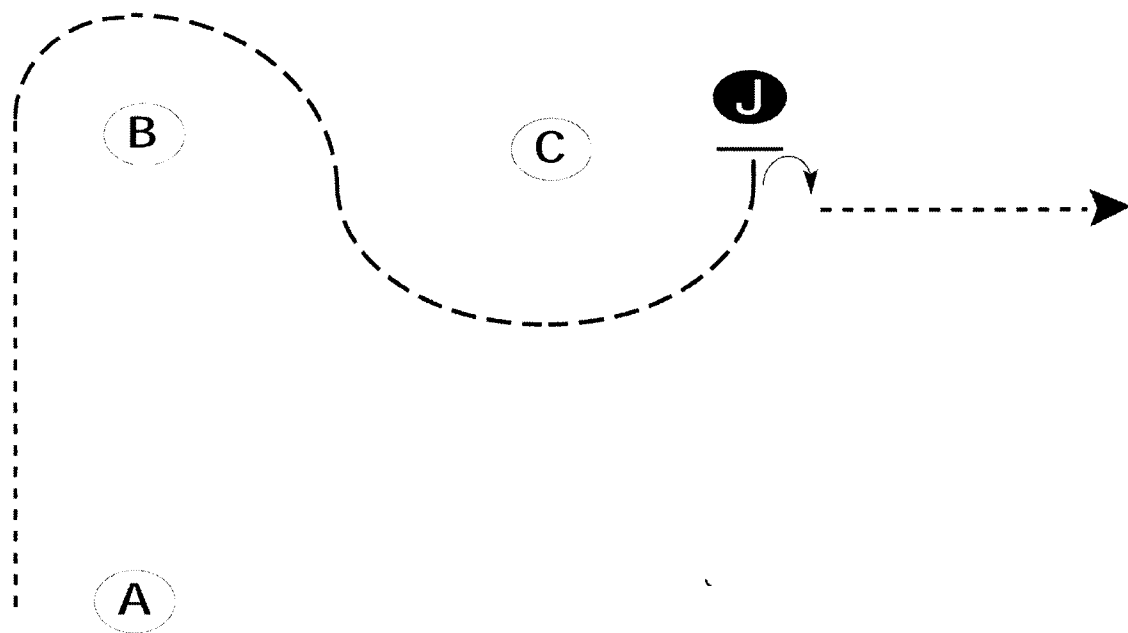

ELKHART CO. SADDLE CLUB

WALK TROT WESTERN/ENGLISH SHOWMANSHIP

Show Date:

Be ready at A.

1. Walk from A to B.
2. Trot from B, around C and to judge.
3. Stop and set up for inspection.
4. When dismissed, perform a 90 degree turn.
5. Walk straight away from the judge.
6. Follow the instructions of your ring steward.

Walk	-----
Trot	- - - - -
Back	←
Marker	⊙ B
Judge	● J

WWW.HORSESHOWPATTERNS.COM

[S/WT-19]

Pattern Provided by: